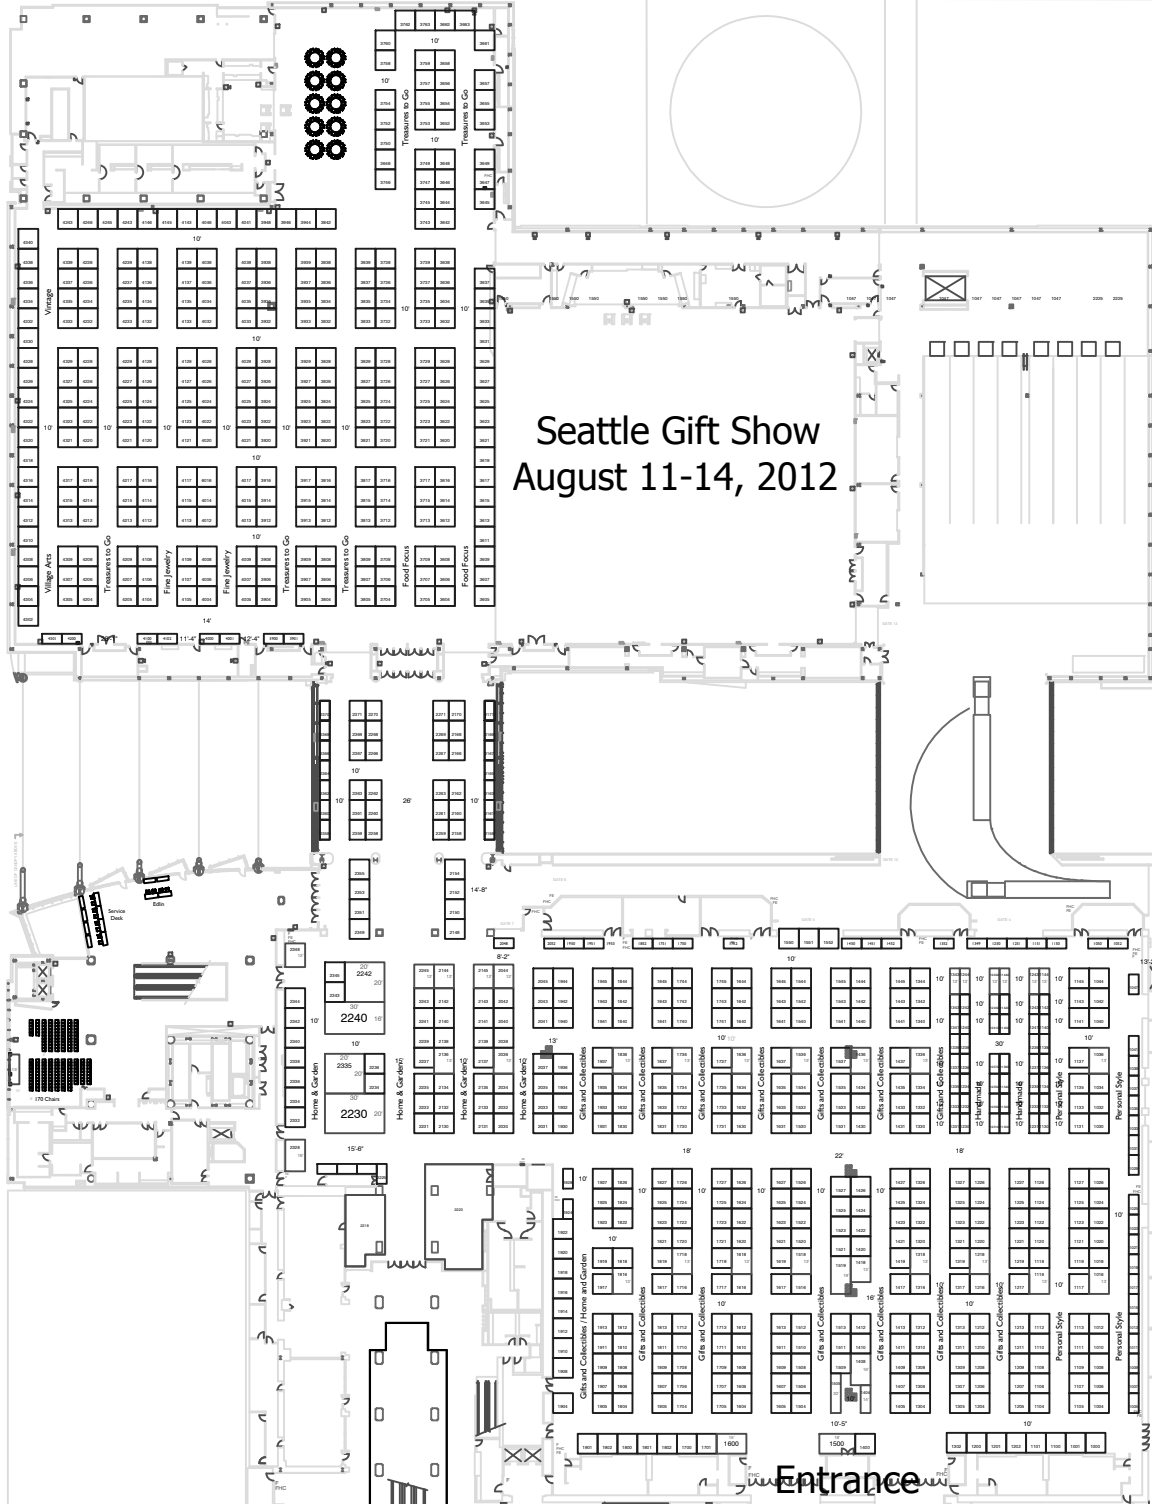

Seattle Gift Show August 11-14, 2012

Entrance